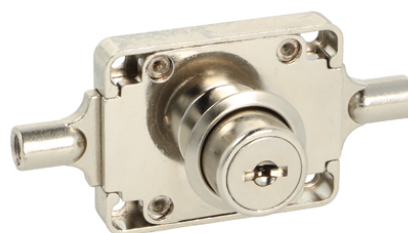

PRODUCT SHEET

Description:

Pasquil Lock 7080/19, NPL, $\varnothing 19 \times 22 \text{mm}$, 2 Way, CK SISO, With Accessories, No Bars

Item number:

14.05.300-1

Units	Box	Carton	HS Code	Barcode
Pcs.	12	120	8301300000	
				5704866043335