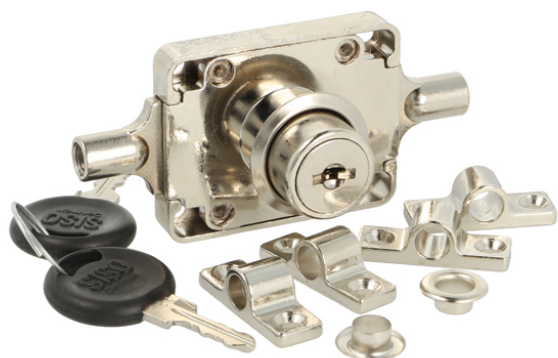

PRODUCT SHEET

Description:

Pasquil Lock 7080/19, NPL, $\varnothing 19 \times 22 \text{mm}$, 2 Way, CK SISO, With Accessories, No Bars

Item number:

14.05.300-1

Units	Box	Carton	HS Code	Barcode
Pcs.	12	120	8301300000	
				5704866043335