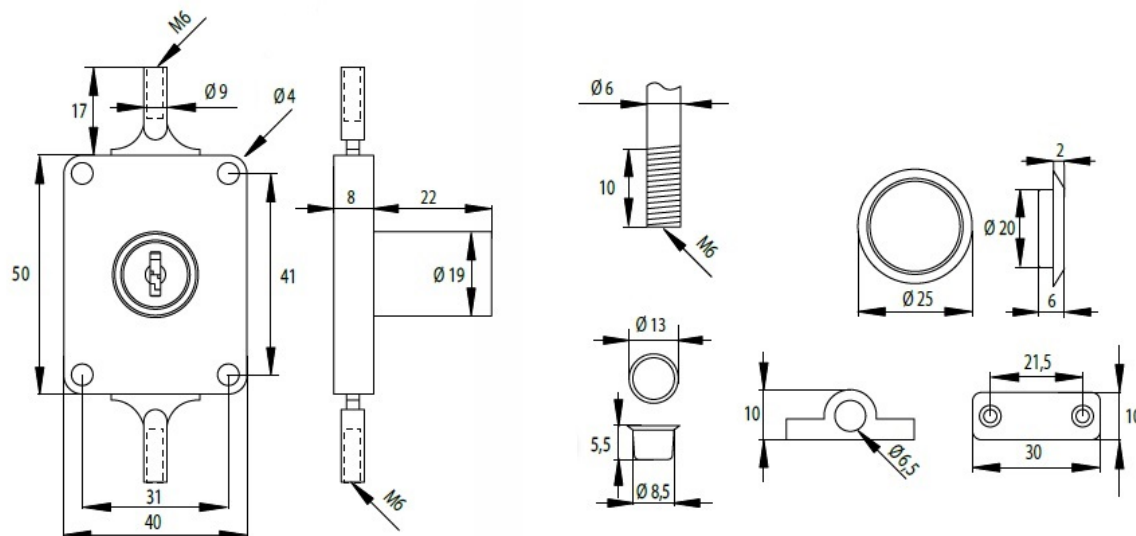

PRODUCT SHEET

Description:

Pasquil Lock 7080/19, NPL, $\varnothing 19 \times 22 \text{mm}$, 2 Way, CK SISO, With Accessories, No Bars

Item number:

14.05.300-1

Units	Box	Carton	HS Code	Barcode
Pcs.	12	120	8301300000	
				5704866043335